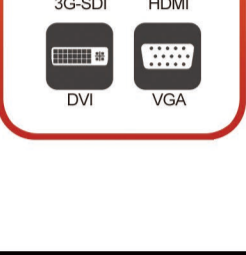

Excellent Color Space

Quad Views Display

It supports quad views splitted from different input signals simultaneously, such as 3G-SDI, HDMI and VGA. Also supports Picture-in-Picture function.

4K HDMI & 3G-SDI

4K HDMI supports up to 4096x2160 60p and 3840x2160 60p; SDI supports 3G-SDI signal.

3G-SDI signal can loop output to the other monitor or device when 3G-SDI signal input to monitor.

Support External Wireless Transmitter

Supports SDI / HDMI wireless transmitter which can transmit 1080p SDI / 4K HDMI signals in real time. When in use, the module can be mounted on the side brackets (compatible with 1/4 inch slots) of the case.