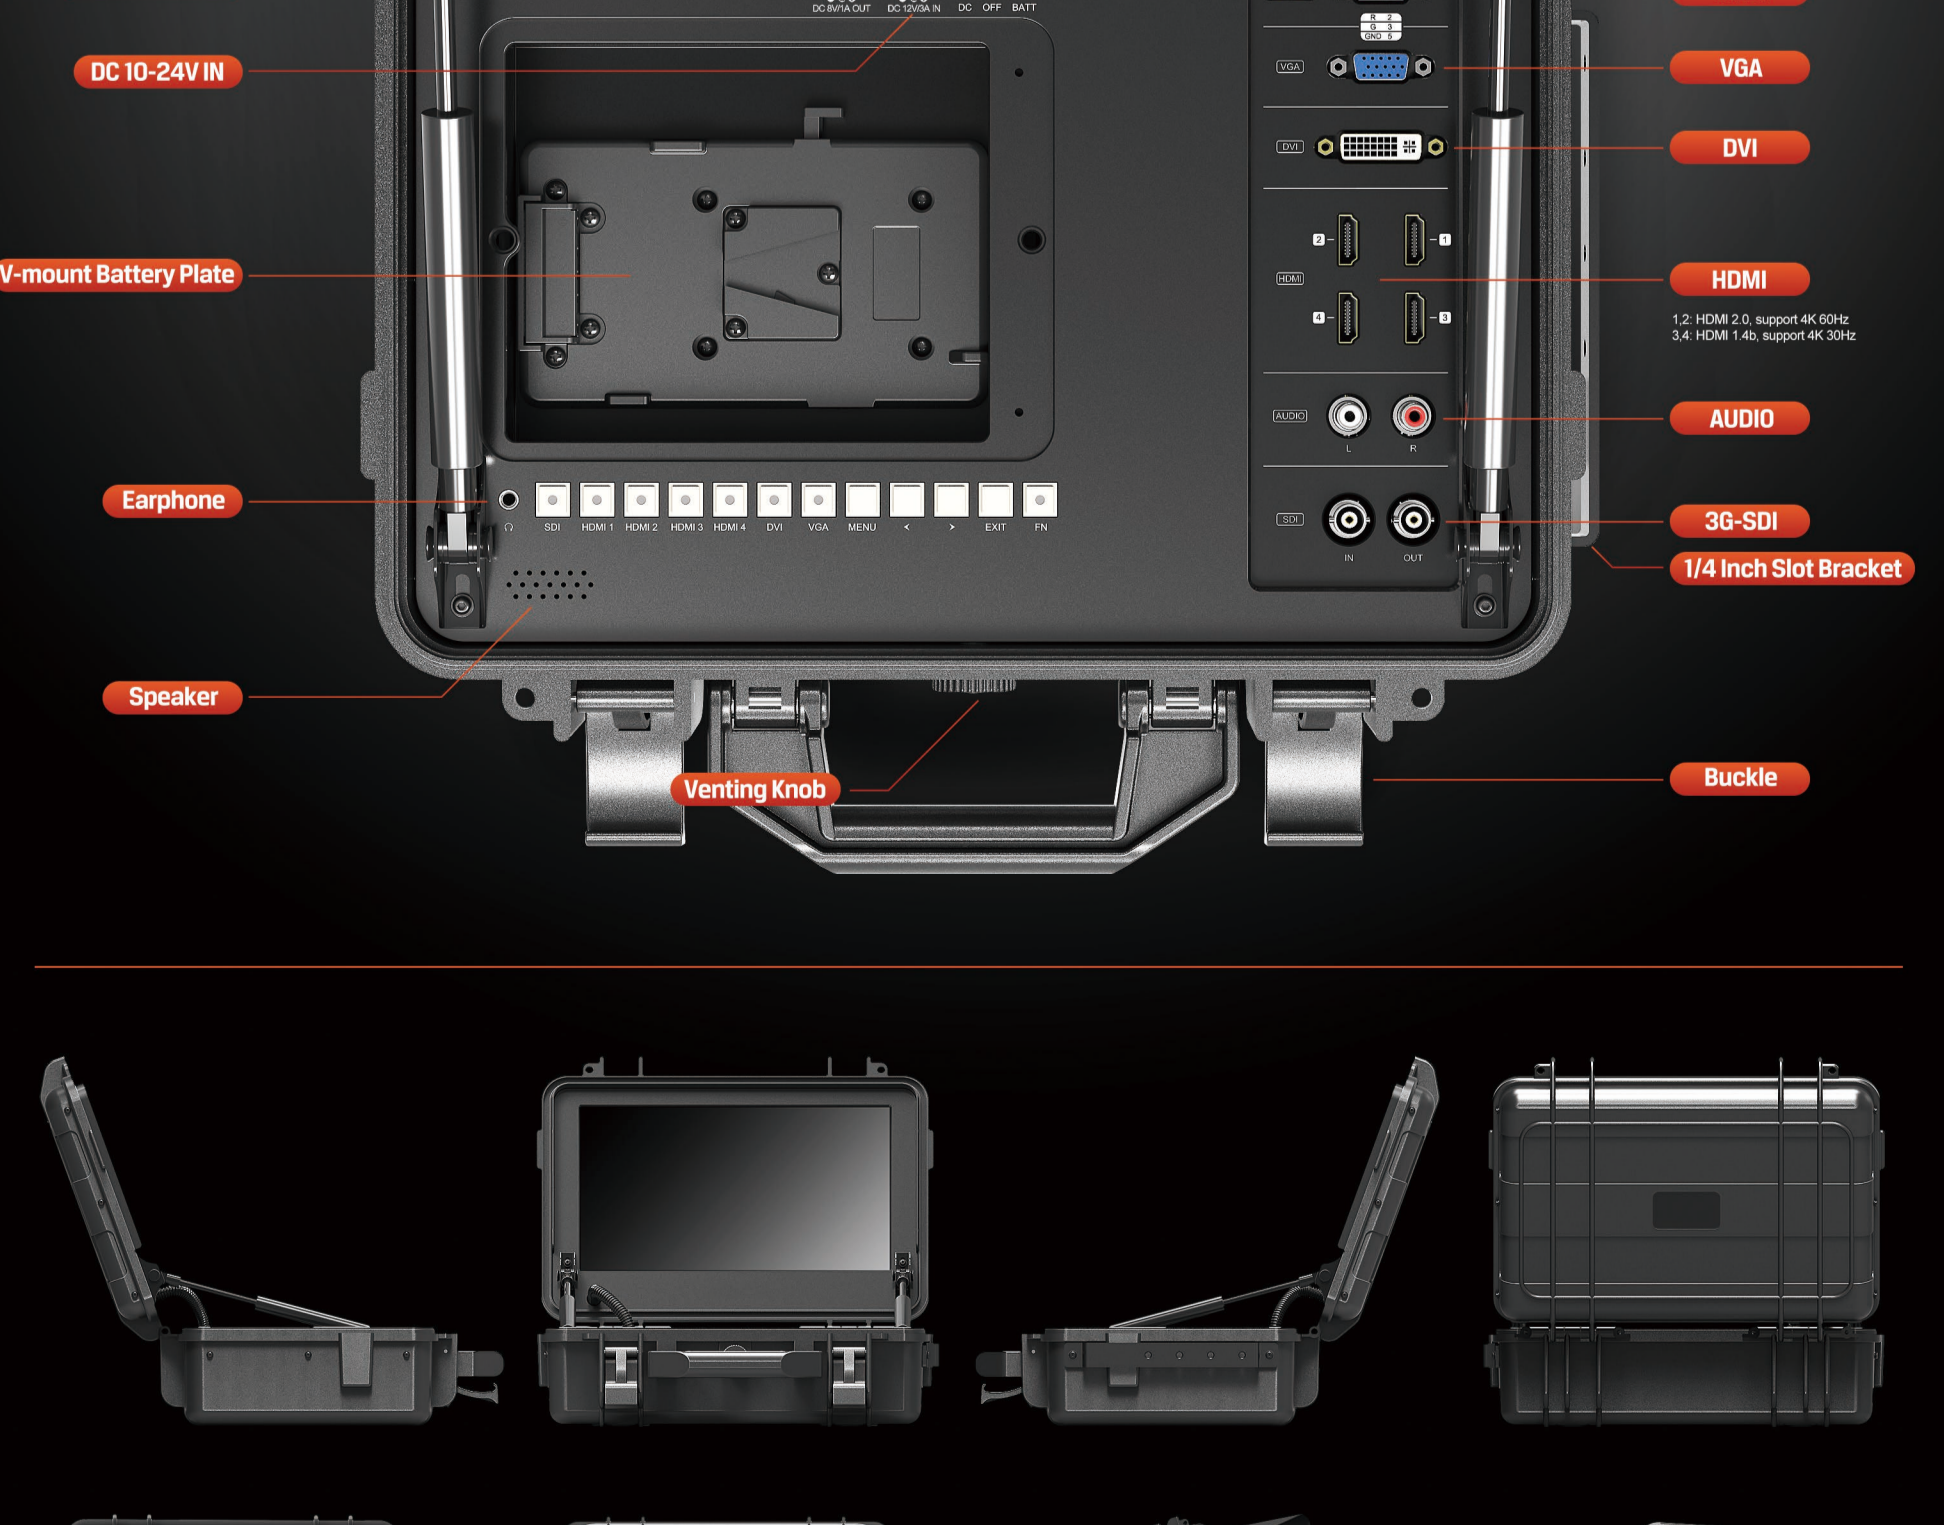

Portable Flight Case

Military-industrial Level! Integrated PPS high-strength material, featuring with dustproof, waterproof, high-temperature resistance, impact resistance and corrosion resistance. The lightweight design makes outdoor photography easy and convenient. It is sized to meet boarding requirements that can be taken into cabin.