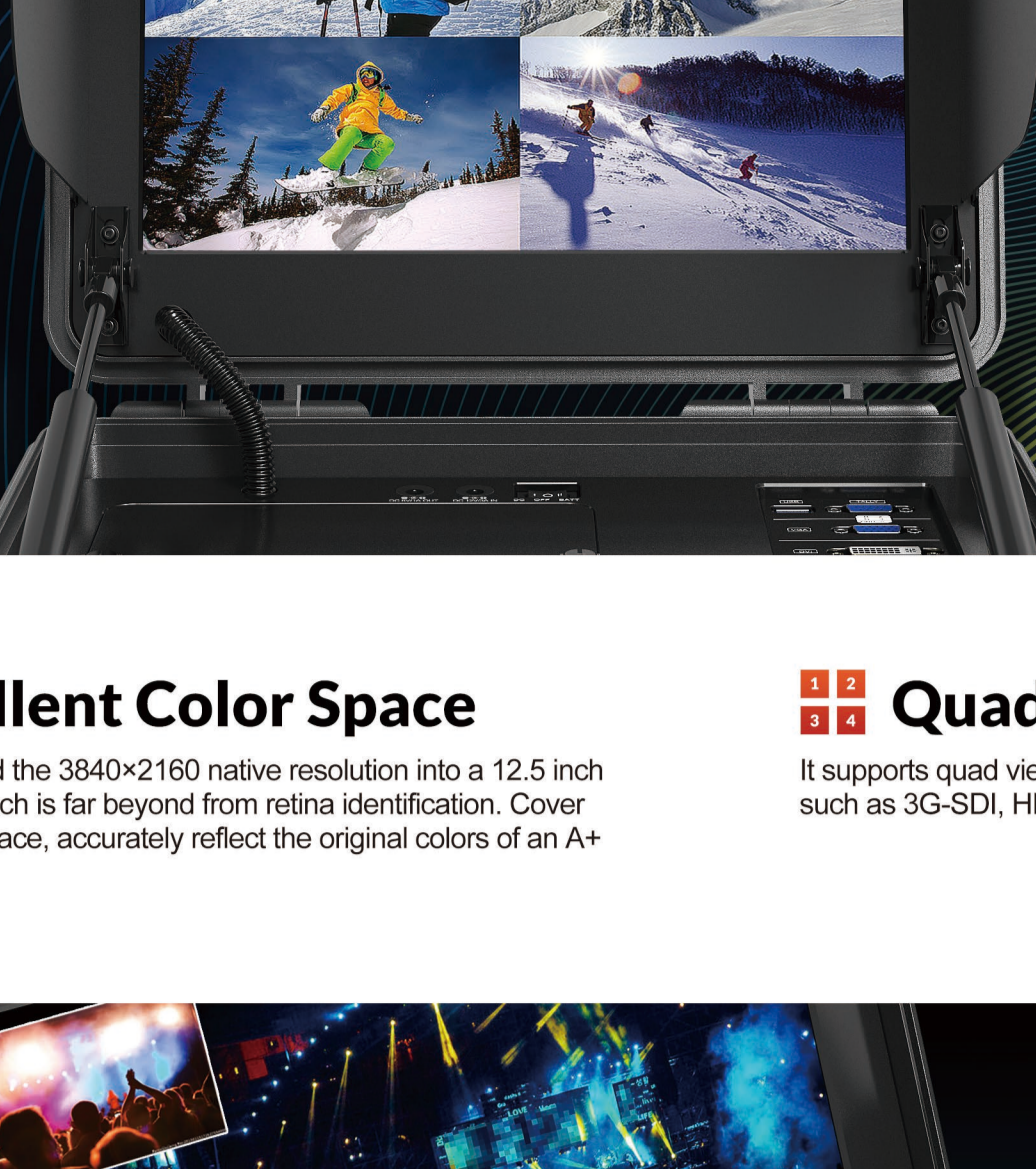

DELVCAM

12.5" 4K Broadcast Director Monitor

Portable & Lightweight - Think Ahead Always!

- 3840x2160 Resolution
- 3G-SDI 4K-HDMI
- HDR 3D-LUT
- 3.98Kg

Excellent Color Space

Quad Views Display

It supports quad views splitted from different input signals simultaneously, such as 3G-SDI, HDMI and VGA. Also supports Picture-in-Picture function.