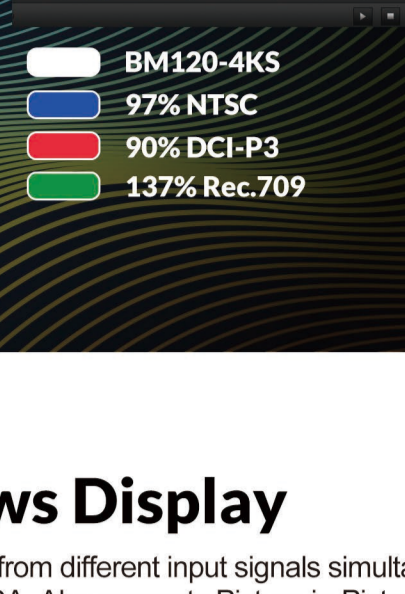

DELVCAM

12.5" 4K Broadcast Director Monitor

Portable & Lightweight - Think Ahead Always!

- 3840x2160 Resolution
- 3G-SDI 4K-HDMI
- HDR 3D-LUT
- 3.98Kg